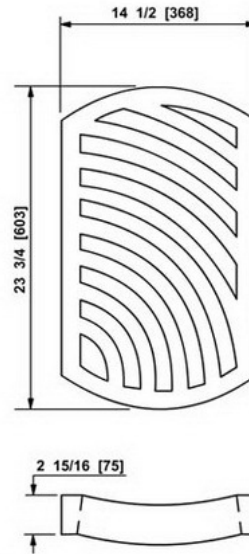

Products

HOME → Products → BRITISH COLUMBIA → Catch Basin, Frame, Grates, Inlets → Slotted Grates

Print this

<b>HOME</b>
<b>COMPANY</b>
CONTACT US
<b>PRODUCTS</b>
<b>BRITISH COLUMBIA</b>
Manhole Frame and Cover
Catch Basin, Frame, Grates, Inlets
Valve Boxes
Tree Grates
Cleanouts
Accessories/Parts
<b>ALBERTA</b>
Manhole Frame and Cover
Catch Basin, Frame, Grates, Inlets
Valve Boxes
Tree Grates
Cleanouts
Accessories/Parts
<b>TECH INFO</b>
<b>INQUIRY</b>

Name: TR23 R&L Grates  
 Descriptions: 141944-749

Click here for large image

**SECTION A-A**

**NOTES:**

MATL : ASTM A48 CLASS 25 GREY IRON  
 FINISH : BITUMINOUS DIP  
 CS600 LOADING  
 FITS TR24D,TR24 FULL CIRCLE,TR24A ADJ. FRAMES  
 AVAILABLE IN LEFT HAND OR RIGHT HAND