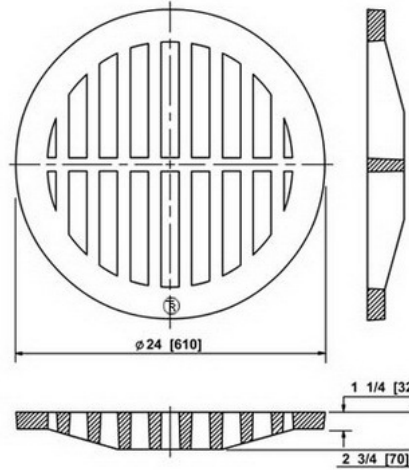

Products ▼ Search

HOME → Products → BRITISH COLUMBIA → Catch Basin, Frame, Grates, Inlets → Slotted Grates

Print this

- HOME
- COMPANY
- CONTACT US
- PRODUCTS
  - BRITISH COLUMBIA
    - Manhole Frame and Cover
    - Catch Basin, Frame, Grates, Inlets
    - Valve Boxes
    - Tree Grates
    - Cleanouts
    - Accessories/Parts
  - ALBERTA
    - Manhole Frame and Cover
    - Catch Basin, Frame, Grates, Inlets
    - Valve Boxes
    - Tree Grates
    - Cleanouts
    - Accessories/Parts
- TECH INFO
- INQUIRY

Name: TR26B Grate  
 Descriptions: 181328-318

Click here for large image

NOTES:

MAT'L : ASTM A48 CLASS 25 GREY IRON  
 FINISH : BITUMINOUS DIP  
 CS-800 LOADING  
 TO FIT TR26B FRAME

|                                    |  |             |
|------------------------------------|--|-------------|
| WESTVIEW SALES LTD.<br>DELTA, B.C. |  | TR26B GRATE |
|------------------------------------|--|-------------|