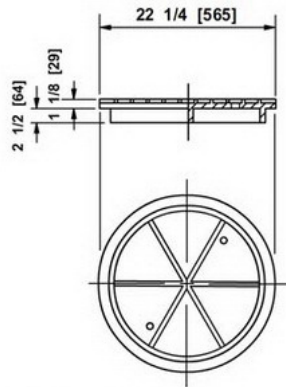

Products

HOME → Products → BRITISH COLUMBIA → Manhole Frame and Cover → Covers

Print this

- HOME
- COMPANY
  - CONTACT US
- PRODUCTS
  - BRITISH COLUMBIA
    - Manhole Frame and Cover
    - Catch Basin, Frame, Grates, Inlets
    - Valve Boxes
    - Tree Grates
    - Cleanouts
    - Accessories/Parts
  - ALBERTA
    - Manhole Frame and Cover
    - Catch Basin, Frame, Grates, Inlets
    - Valve Boxes
    - Tree Grates
    - Cleanouts
    - Accessories/Parts
- TECH INFO
- INQUIRY

Name: T18 Cover

Descriptions: 17638-895

Click here for large image

NOTES:

- MAT'L : ASTM A48 CLASS 25 GREY IRON
- FINISH : BITUMINOUS DIP
- CS 800 LOADING
- FITS TR18 FRAME

WESTVIEW SALES LTD. DELTA, B.C.		TR 18 COVER
------------------------------------	--	-------------