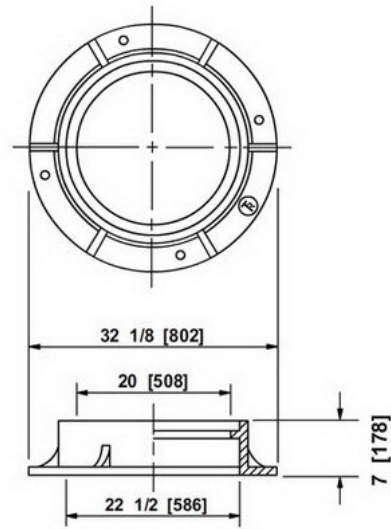

**TECH INFO**

**INQUIRY**

Name: TR18 Frame

Descriptions: 14935-249

Click here for large image

NOTES:

- MAT'L : ASTM A48 CLASS 25 GREY IRON
- FINISH : BITUMINOUS DIP
- CS600 LOADING
- USED WITH TR 18 COVER AND GRATE AND GRATE