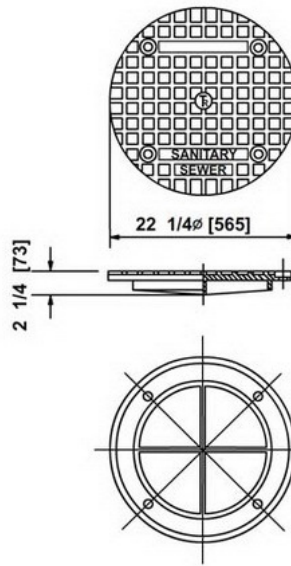

Manhole Frame and Cover

Catch Basin, Frame, Grates, Inlets

Valve Boxes

Tree Grates

Cleanouts

Accessories/Parts

ALBERTA

Manhole Frame and Cover

Catch Basin, Frame, Grates, Inlets

Valve Boxes

Tree Grates

Cleanouts

Accessories/Parts

TECH INFO

INQUIRY

Name: TR18B Cover

Descriptions: 16621-795

Click here for large image

NOTES:

MATL : ASTM A48 CLASS 25 GREY IRON  
 FINISH : BITUMINOUS DIP  
 CS800 LOADING  
 USED WITH TR18B FRAME

WESTVIEW SALES LTD. DELTA, B.C.		TR 18 B COVER
------------------------------------	--	---------------