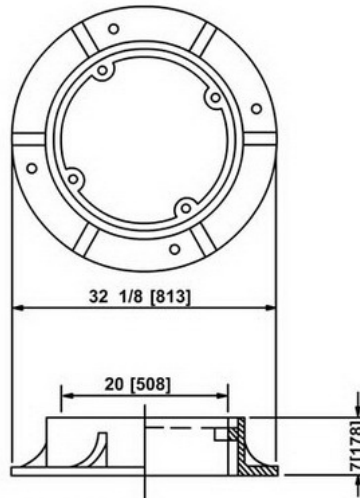

- Manhole Frame and Cover
- Catch Basin, Frame, Grates, Inlets
- Valve Boxes
- Tree Grates
- Cleanouts
- Accessories/Parts

ALBERTA

- Manhole Frame and Cover
- Catch Basin, Frame, Grates, Inlets
- Valve Boxes
- Tree Grates
- Cleanouts
- Accessories/Parts

TECH INFO

INQUIRY

Name: TR18B Frame

Descriptions: 16623-741

Click here for large image

NOTES:

- MATL - ASTM A48 CLASS 25 GREY IRON
- FINISH - BITUMINOUS DIP
- CS600 LOADING
- USED WITH TR18B COVER
- ASSEMBLED WITH GASKET & BOLTS