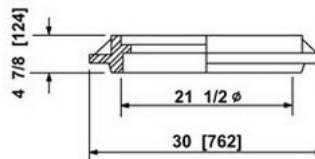

Products Search

HOME → Products → BRITISH COLUMBIA → Manhole Frame and Cover → Covers

Print this

HOME
COMPANY
CONTACT US
PRODUCTS
BRITISH COLUMBIA
Manhole Frame and Cover
Catch Basin, Frame, Grates, Inlets
Valve Boxes
Tree Grates
Cleanouts
Accessories/Parts
ALBERTA
Manhole Frame and Cover
Catch Basin, Frame, Grates, Inlets
Valve Boxes
Tree Grates
Cleanouts
Accessories/Parts
TECH INFO
INQUIRY

Name: TR20 Cover and Frame

Descriptions: 16126-764

Click here for large image

NOTES:

MAT'L : ASTM A48 CLASS 25 GREY IRON
 FINISH : BITUMINOUS DIP
 CS600 LOADING

WESTVIEW SALES LTD. DELTA, B.C.		TR-20 COVER&FRAME
------------------------------------	--	-------------------