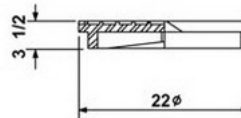

Products Search

HOME → Products → BRITISH COLUMBIA → Manhole Frame and Cover → Covers

Print this

HOME
COMPANY
CONTACT US
PRODUCTS
BRITISH COLUMBIA
Manhole Frame and Cover
Catch Basin, Frame, Grates, Inlets
Valve Boxes
Tree Grates
Cleanouts
Accessories/Parts
ALBERTA
Manhole Frame and Cover
Catch Basin, Frame, Grates, Inlets
Valve Boxes
Tree Grates
Cleanouts
Accessories/Parts
TECH INFO
INQUIRY

Name: TR20 Cover and Frame

Descriptions: 16126-764

Click here for large image

NOTES:

MAT'L : ASTM A48 CLASS 25 GREY IRON
 FINISH : BITUMINOUS DIP
 CS600 LOADING

WESTVIEW SALES LTD. DELTA, B.C.		TR-20 COVER&FRAME
------------------------------------	--	-------------------