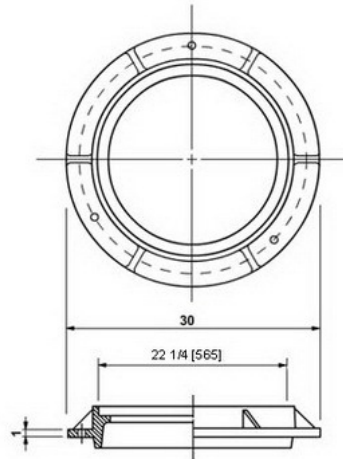

Manhole Frame and Cover

Catch Basin, Frame, Grates, Inlets

Valve Boxes

Tree Grates

Cleanouts

Accessories/Parts

TECH INFO

INQUIRY

Name: TR20 Frame

Descriptions: 16124-930

Click here for large image

NOTES:

MAT'L: ASTM A48 CLASS 25 GREY IRON

FINISH: BITUMINOUS DIP

WESTVIEW SALES LTD.

TR20 FRAME