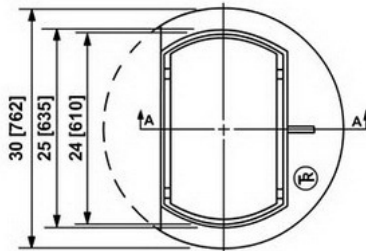

- Manhole Frame and Cover
- Catch Basin, Frame, Grates, Inlets
- Valve Boxes
- Tree Grates
- Cleanouts
- Accessories/Parts

ALBERTA

- Manhole Frame and Cover
- Catch Basin, Frame, Grates, Inlets
- Valve Boxes
- Tree Grates
- Cleanouts
- Accessories/Parts

TECH INFO

INQUIRY

Name: TR24D Frame

Descriptions: 141954-939

Click here for large image

NOTES:

- MAT'L: ASTM A48 CLASS 25 GREY IRON
- FINISH: BITUMINOUS DIP
- CS800 LOADING
- USED WITH TR 23 GRATE

WESTVIEW SALES LTD.
DELTA, B.C.