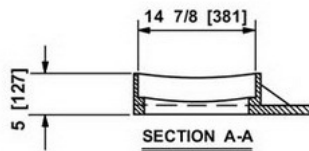

TECH INFO

INQUIRY

Name: TR24D Frame

Descriptions: 141954-939

Click here for large image

NOTES:

- MAT'L: ASTM A48 CLASS 25 GREY IRON
- FINISH: BITUMINOUS DIP
- CS800 LOADING
- USED WITH TR 23 GRATE

WESTVIEW SALES LTD.
DELTA, B.C.