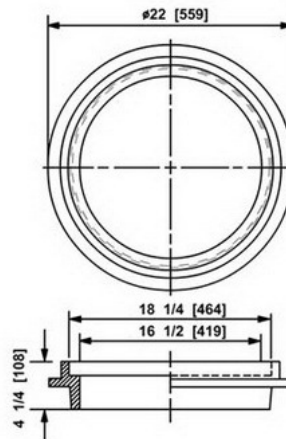

Products

HOME → Products → BRITISH COLUMBIA → Manhole Frame and Cover → Frames

Print this

HOME
COMPANY
CONTACT US
PRODUCTS
BRITISH COLUMBIA
Manhole Frame and Cover
Catch Basin, Frame, Grates, Inlets
Valve Boxes
Tree Grates
Cleanouts
Accessories/Parts
ALBERTA
Manhole Frame and Cover
Catch Basin, Frame, Grates, Inlets
Valve Boxes
Tree Grates
Cleanouts
Accessories/Parts
TECH INFO
INQUIRY

Name: TR26A Frame

Descriptions:

[Click here for large image](#)

NOTES:

MAT'L : ASTM A48 CLASS 25 GREY IRON
 FINISH : BITUMINOUS DIP
 CS600 LOADING
 USE WITH TR26A COVER OR GRATE
 FITS 450mm CONCRETE CB

WESTVIEW SALES LTD. DELTA, B.C.		TR26A FRAME
------------------------------------	--	-------------