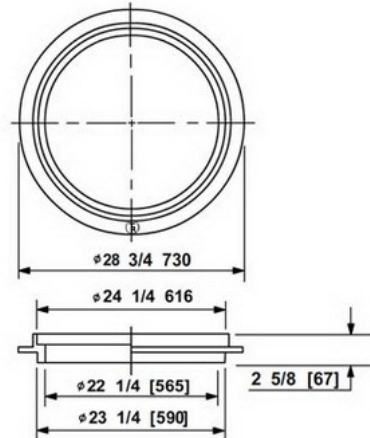

Catch Basin, Frame, Grates, Inlets

Valve Boxes

Tree Grates

Cleanouts

Accessories/Parts

TECH INFO

INQUIRY

Name: TR26B Frame

Descriptions: 181328-487

Click here for large image

NOTES:

MAT'L : ASTM A48 CLASS 25 GREY IRON
 FINISH : BITUMINOUS DIP
 FRAME TO BE USED WITH TR26B GRATE
 AND TR26E COVER
 FOR 600mm (MALE END)
 CS-600 LOADING
 CONCRETE CB BARREL