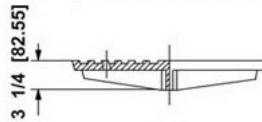

Products  Search

HOME → Products → BRITISH COLUMBIA → Manhole Frame and Cover → Covers

Print this

- HOME
- COMPANY
- CONTACT US
- PRODUCTS
  - BRITISH COLUMBIA
    - Manhole Frame and Cover
    - Catch Basin, Frame, Grates, Inlets
    - Valve Boxes
    - Tree Grates
    - Cleanouts
    - Accessories/Parts
  - ALBERTA
    - Manhole Frame and Cover
    - Catch Basin, Frame, Grates, Inlets
    - Valve Boxes
    - Tree Grates
    - Cleanouts
    - Accessories/Parts
- TECH INFO
- INQUIRY

Name: TR26E Cover

Descriptions: 16395-361

Click here for large image

NOTES:  
 MAT'L : ASTM A48 CLASS 25 GREY IRON  
 FINISH : BITUMINOUS DIP  
 CS-600 LOADING  
 FITS 600mm CONCRETE CB BARREL  
 USE WITH TR26B FRAME