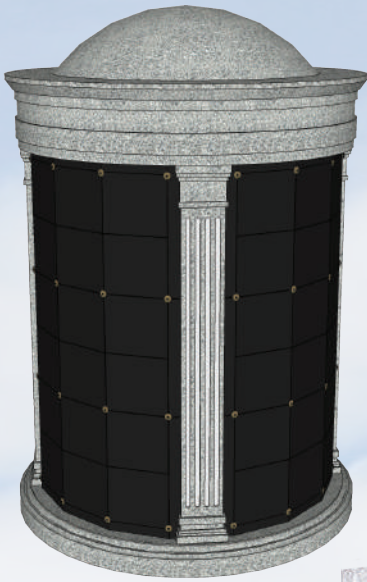

CUSTOM PRODUCTS

Along with the pre-selected granite products found in this catalog, we have the ability to customize items within any of the major product categories (columbarium, mausoleum, urn pedestal, statuary or bench). Whether to match an existing piece or a specific design, our experienced staff can produce the desired product.