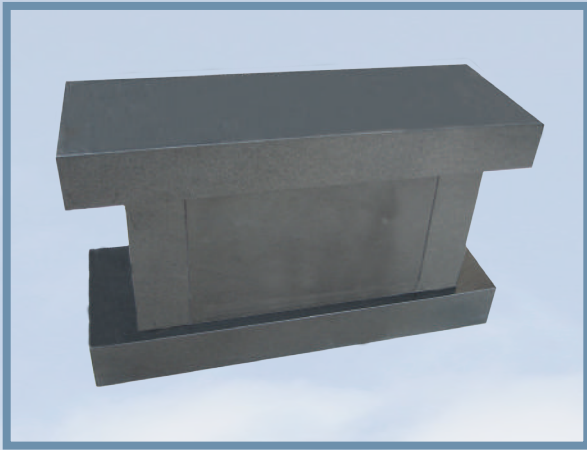

BENCHES

GPBLOCKBENCH
BLOCK BENCH
(Shown in Absolute Black)
Shutter Opens to Niche Space

Overall Dimensions
36 ^{1/4}" x 13" x 20 ^{1/4}"
Niche Dimensions
20" x 12" x 7 ^{7/8}"