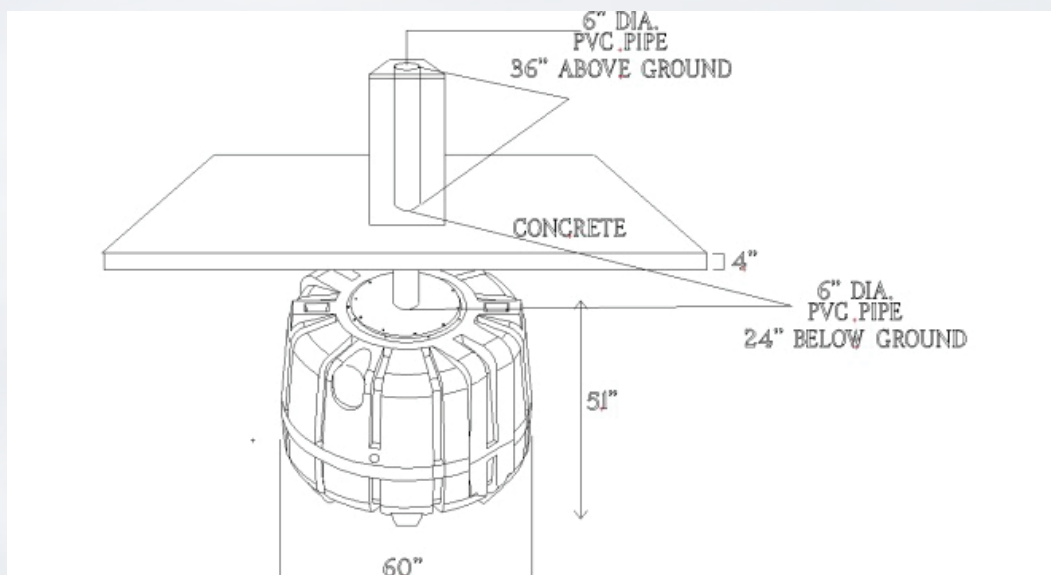

OSSUARY

An ossuary provides a large underground container with an opening aboveground. Cremated remains are placed in the container through a cylinder and are co-mingled with other cremated remains. A tablet or other form for recording the deceased's name is nearby for memorializing the loved one. An ossuary provides families with a permanent, dignified, secure, visible memorial that is environmentally friendly. The ossuary also tends to be one of the more economical ways of final disposition of cremated remains. An underground ossuary can also be an alternative to aboveground scattering gardens. To help with the design and pricing of the ossuary please consider the preferred site, size and aboveground access point.