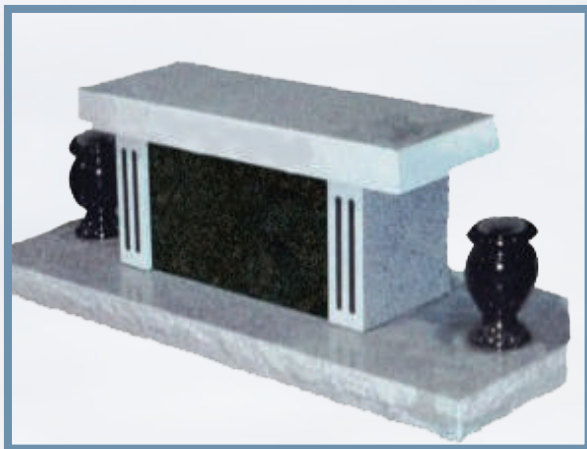

# BENCHES

**GPBLOCKBENCH**  
 BLOCK BENCH  
 (Shown in Absolute Black)  
 Shutter Opens to Niche Space

Overall Dimensions  
 36 <sup>1/4</sup>" x 13" x 20 <sup>1/4</sup>"  
 Niche Dimensions  
 20" x 12" x 7 <sup>7/8</sup>"

**GPBENCH**  
 MEMORIAL BENCH  
 (Shown in Gray)  
 No Bore Holes  
 Two Harp Shaped Leg  
 Attached Base

Overall Dimensions  
 54" x 16" x 22 <sup>3/8</sup>"

**GPESTATEBENCH**  
 ESTATE BENCH  
 (Shown in Gray & Absolute Black)  
 Shutter Opens to Niche Space  
 Wide Attached Base  
 Flat Fluted Columns  
 Two Flower Vases