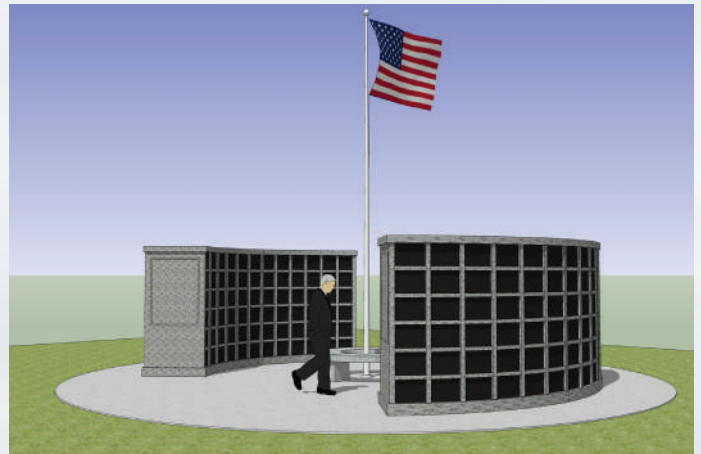

CUSTOM PRODUCTS

Along with the pre-selected granite products found in this catalog, we have the ability to customize items within any of the major product categories (columbarium, mausoleum, urn pedestal, statuary or bench). Whether to match an existing piece or a specific design, our experienced staff can produce the desired product.