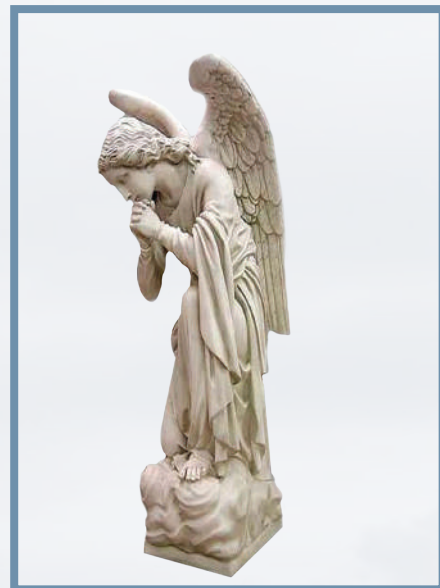

# STATUARY

**GPCROSS**  
CROSS  
Cross Only

Height  
60"

**GPANGELWING**  
ANGEL WITH WINGS  
Female Face

Height  
60"

**GPCRUCIFIX**  
CRUCIFIX  
Jesus on Cross

Height  
60"

**GPINTERCESSION**  
ANGEL OF  
INTERCESSION