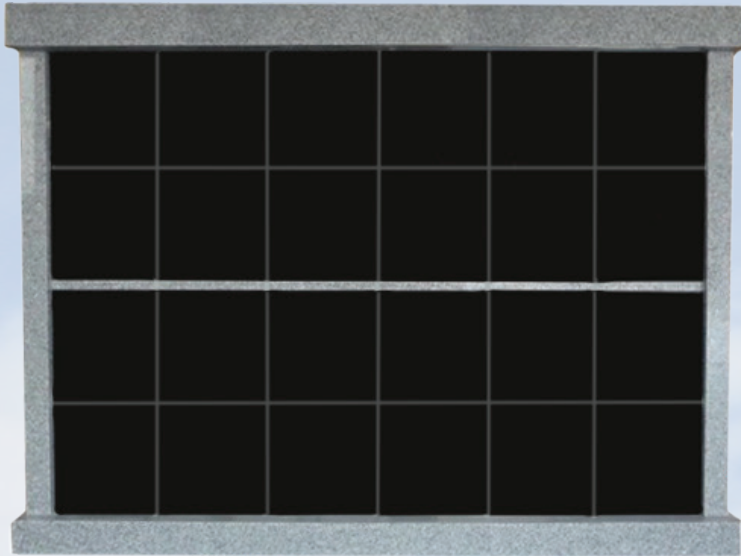

COMMUNITY COLUMBARIUM

GP24NICHE
TWENTY FOUR NICHE
(Shown in Gray & Absolute Black)
Single-Sided
Channel for Double Shutter
Quad Exterior Shutter

Overall Dimensions
6'-11^{3/16"} x 1'-6^{5/8"} x 4'-8^{3/4"}
Niche Dimensions
11^{1/4"} x 11^{1/4"} x 11^{1/4"}