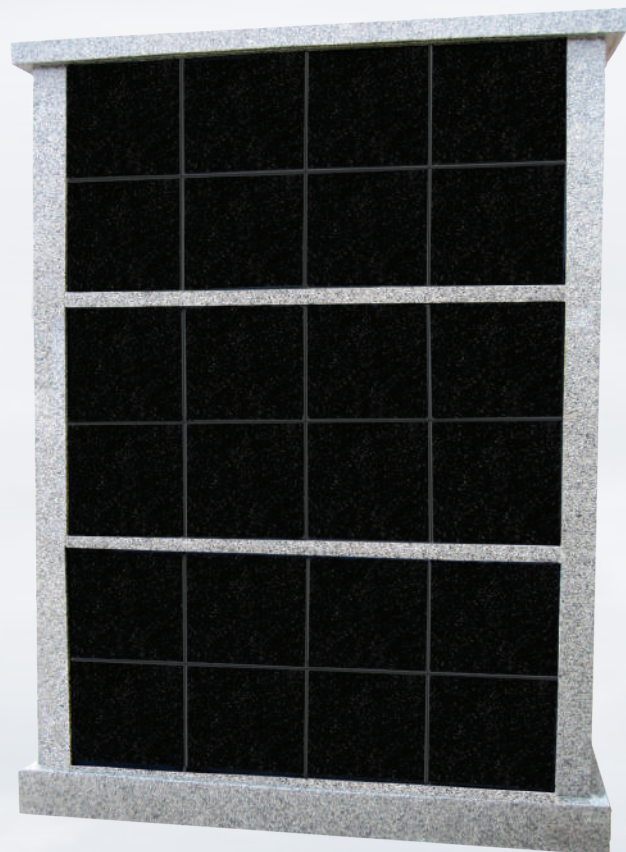

GP48NICHE
FORTY EIGHT NICHE
(Shown in Gray & Absolute Black)
Double-Sided
Channel for Double Shutter
Quad Exterior Shutter

Overall Dimensions
4'-10^{3/4"} x 2'-7^{1/8"} x 6'-9^{9/16"}
Niche Dimensions
11^{1/4"} x 11^{1/4"} x 11^{1/8"}