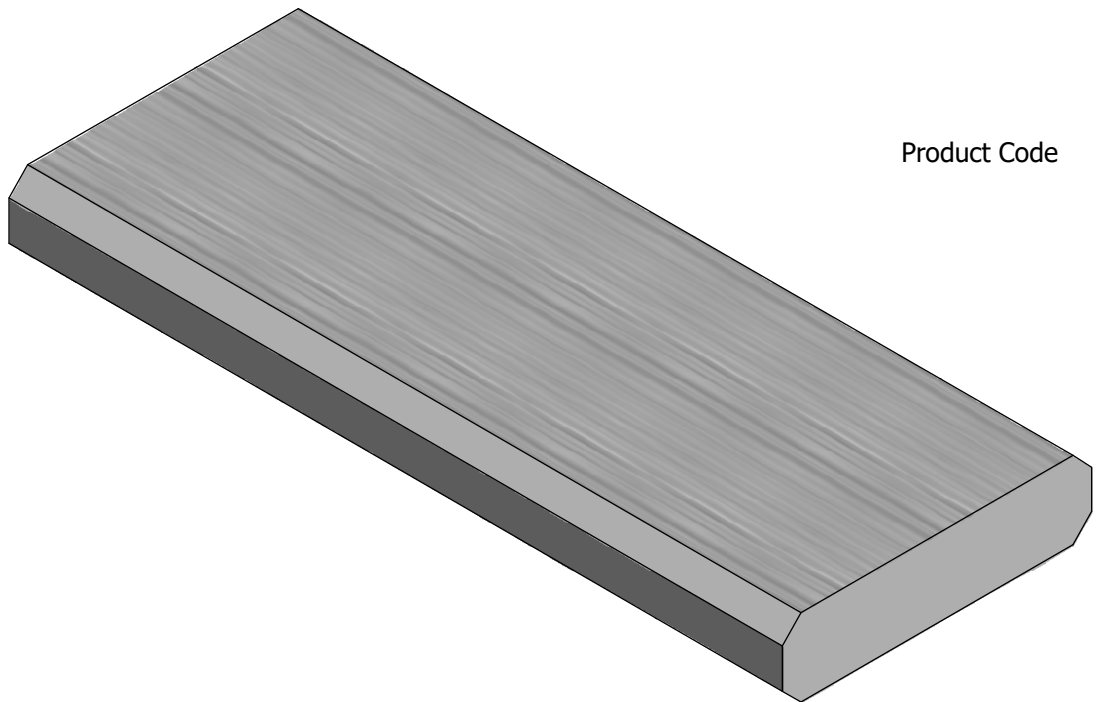

Stair Tread Width (in)

Mass ea.
kg

WWW.FRASERWAYPREKAST.COM

(604) 534-2911

TITLE

**DOUBLE BULLNOSED STAIR TREADS
[12" DEEP]**

SIZE
A

SHOP DRAWING